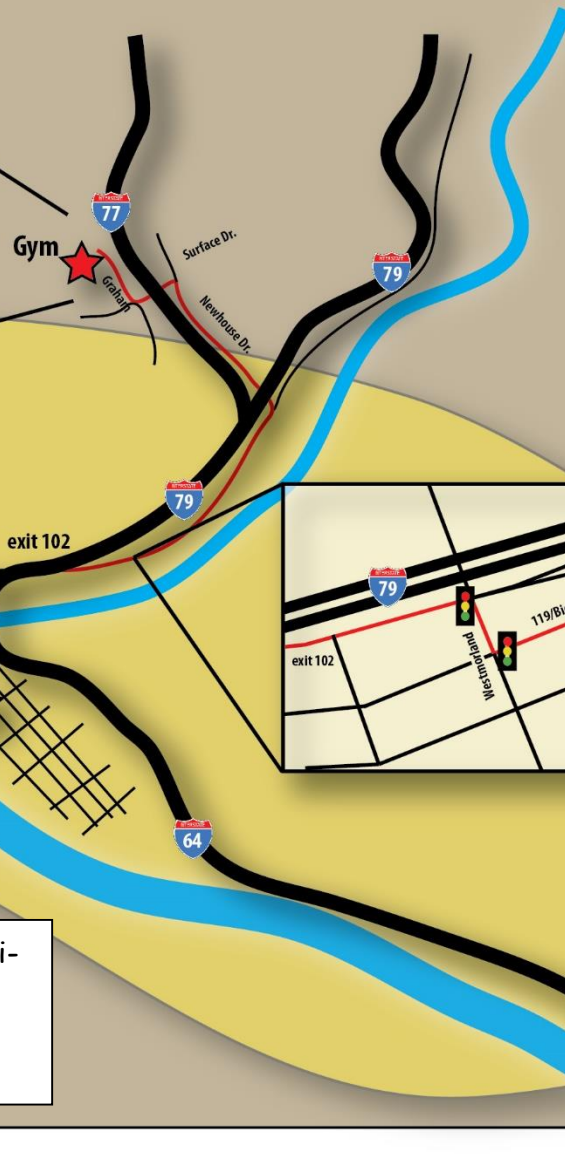

**Energy Rock Gym**

**269 Graham Dr., Charleston, WV 25302**

**304-951-8999**

- Directions:**
- I-77, Exit 102, Westmoreland Exit, Head to 119 (Bigley Avenue)
  - Turn Left onto 119 (Bigley Avenue)
  - 1.5 miles, Turn Left on Newhouse Dr. (Go underneath I-79)
  - 1.5 miles, Turn Left on Surface Dr. (Go underneath I-77)
  - 100 yards, Turn Right on Graham Dr. (Look for big brownish/tan metal building)
  - 100 yards, Turn Left into eNeRGy Rock Gym parking lot

Off the beaten path. 3 mile short drive in a semi-residential neighborhood. Google Maps will work. If you feel lost, keep going. Best described as: "It's like driving to an outdoor climbing crag."